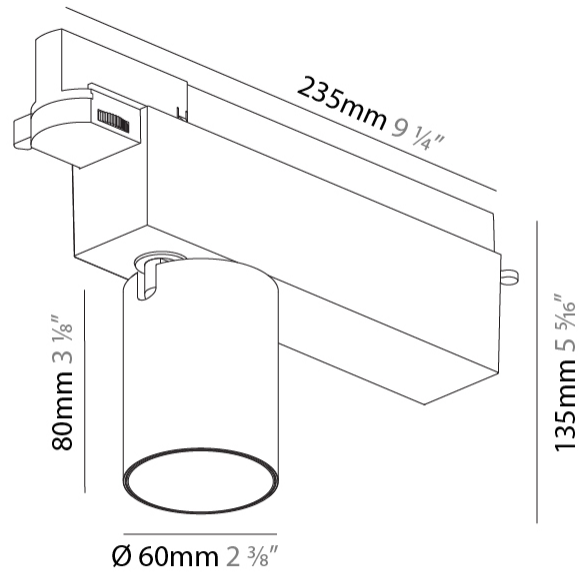

GENERAL

Series: Centriq
 Subseries: Centriq 60
 Brand: Prolicht
 Division: Architectural
 Mounting Type: Track
 Mounting Location: Ceiling
 Subcategory: Spots

PHYSICAL

Shape: Cylinder
 Diameter (mm): 60
 Diameter (in): 2 3/8
 Length (mm): 235
 Length (in): 9 1/4
 Height (mm): 135
 Height (in): 5 5/16
 Light Distribution: Adjustable / Direct
 Weight (kg): 0.897
 Weight (lbs): 1.977
 Installation Requirement: Track or profile system
 Fixture Finish: SSR / BKV / CWI / CRY / HAB / UFT / ITA / RUA / FTG / MYG / LOD / PUS / FRO / FUP / KIA / POP / BLS / SPG / MEY / GOH / GUM / CHC / COM / ABZ / JAG / OBR / MOS / ROR
 Fixture Material: Aluminum

OPTICAL

Reflector: 20 / 40 / 60
 Adjustability: Rotational 340°; Tilt 90°
 Upon Request: Special Beam Angles

RATINGS AND CERTIFICATIONS

Certified By: Certified for North American Standards
 IP rating: IP20

GENERAL

Series: Centriq
 Subseries: Centriq 60
 Brand: Prolicht
 Division: Architectural
 Mounting Type: Track
 Mounting Location: Ceiling
 Subcategory: Spots

PHYSICAL

Shape: Cylinder
 Diameter (mm): 60
 Diameter (in): 2 3/8
 Length (mm): 235
 Length (in): 9 1/4
 Height (mm): 135
 Height (in): 5 5/16
 Light Distribution: Adjustable / Direct
 Weight (kg): 0.7
 Weight (lbs): 1.54
 Installation Requirement: Track or profile system
 Fixture Finish: SSR / BKV / CWI / CRY / HAB / UFT / ITA / RUA / FTG / MYG / LOD / PUS / FRO / FUP / KIA / POP / BLS / SPG / MEY / GOH / GUM / CHC / COM / ABZ / JAG / OBR / MOS / ROR
 Fixture Material: Aluminum Die Cast